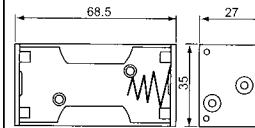

Auto cigarette lighter plug

AT008

Auto cigarette lighter socket

BH0001

1P(D*1)
A.with 15cm lead wire
B.with solder lug

AT003

Auto cigarette lighter plug

AT009