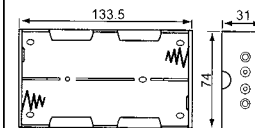

BH0003

4P(D*4)
A.with 15cm lead wire
B.with solder lug
C.with battery clip