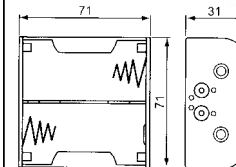

BH0002

2P(D*1)
A.with 15cm lead wire
B.with solder lug
C.with battery clip